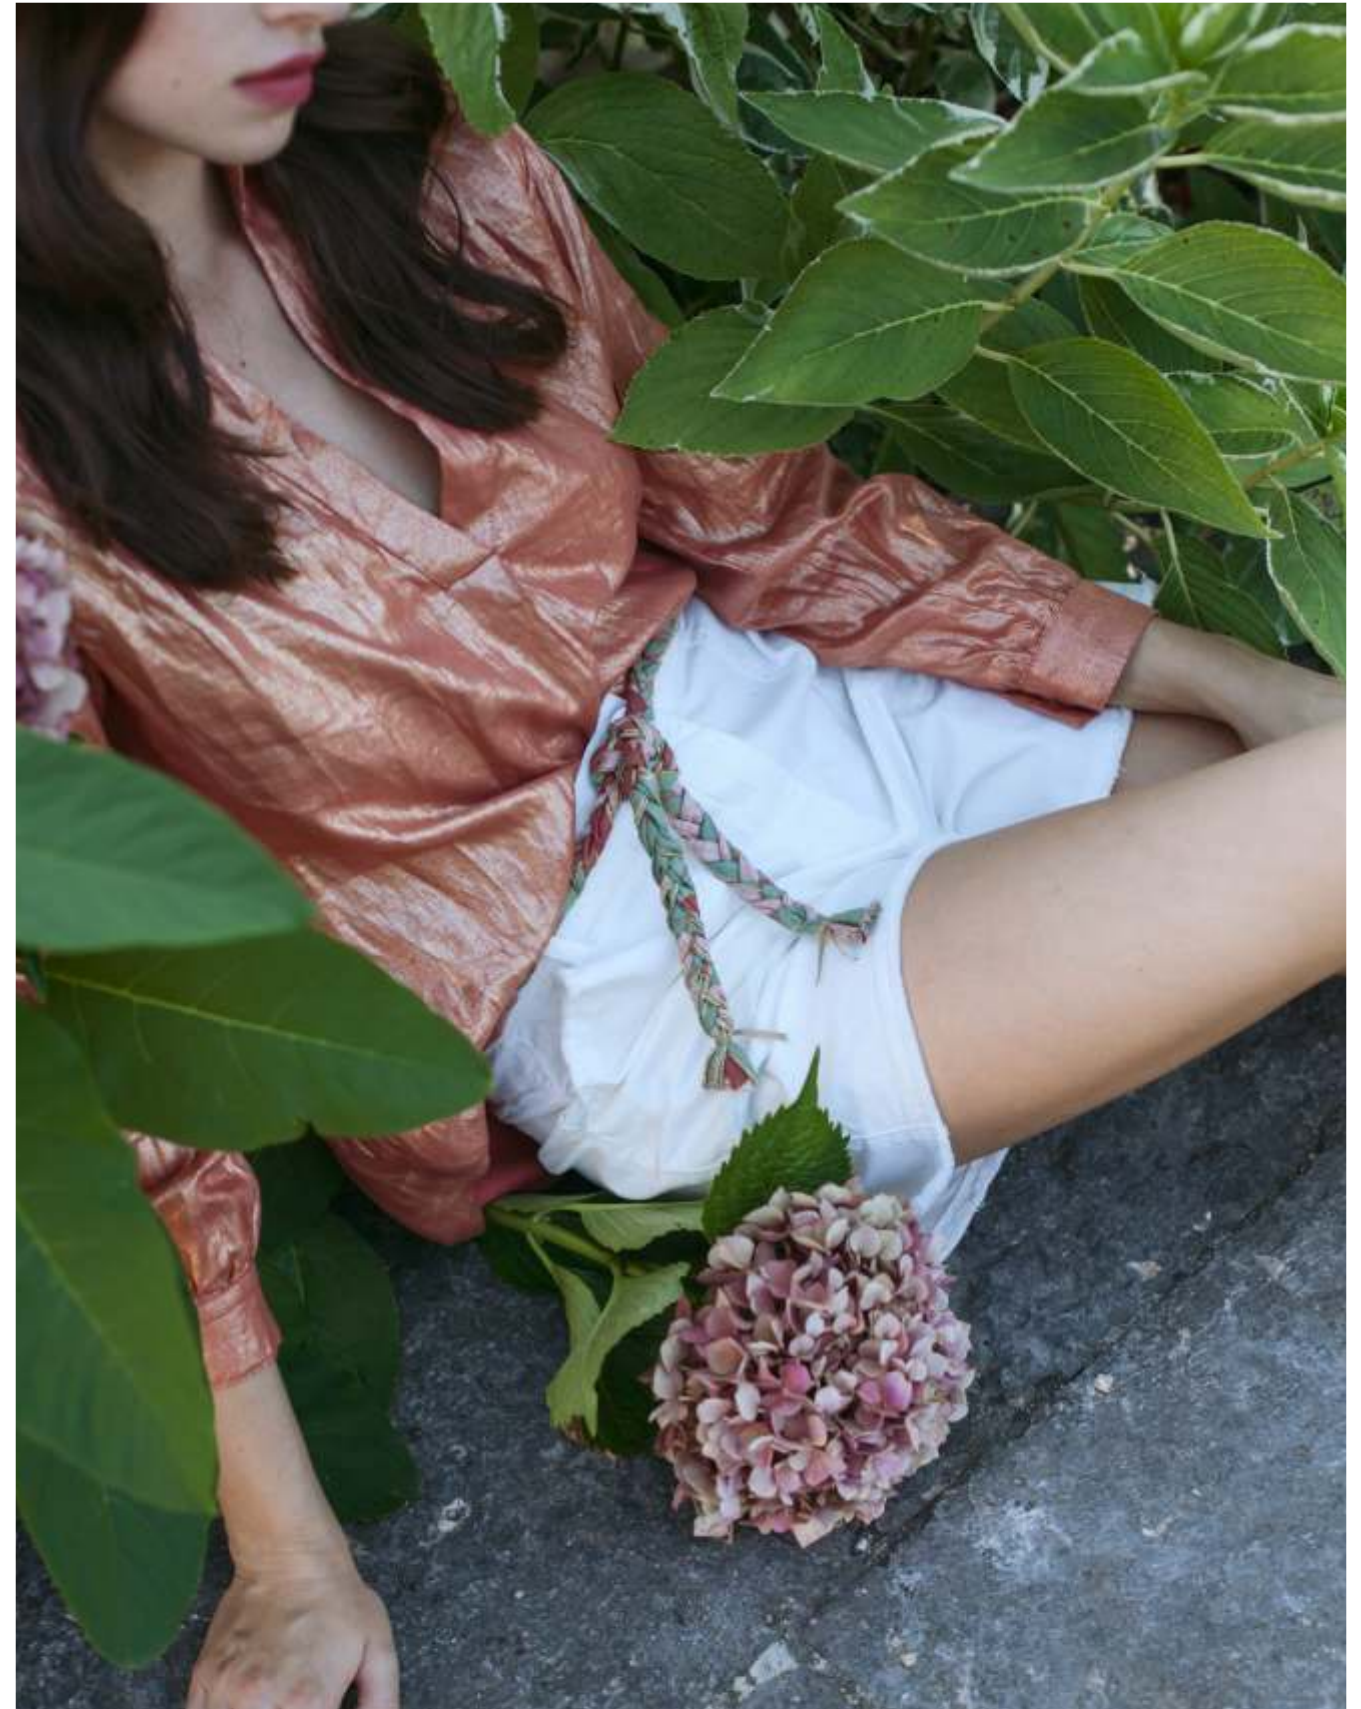

Zhelda

Spring Summer 2021

zhelda
Spring Summer 2021

zhelda
Spring Summer 2021

Zhelda

Spring Summer 2021

Creazioni Mariarosa srl

Via Seconda Strada, 21 - Z.I. Mottinello - 36028 Rossano Veneto VI
+ 39 0424 540540 - zhelda@zhelda.com